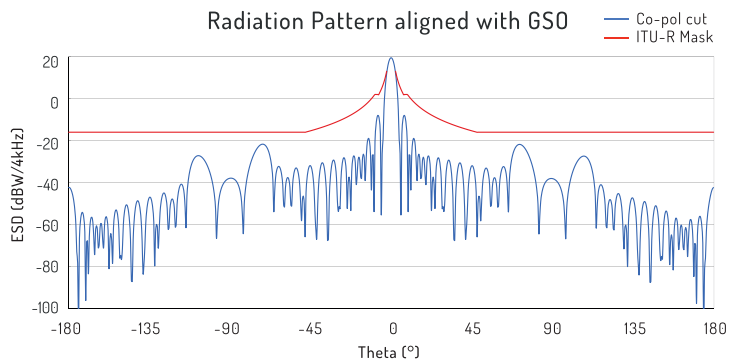

Radiation Pattern aligned with GSO

SPECIFICATIONS

DIMENSIONS

470 / 320 / 55 mm

TOTAL WEIGHT

7 kg (15.4 lbs)

DATA RATE

> 4 Mbps full duplex, up to 20 Mbps via HTS satellite.