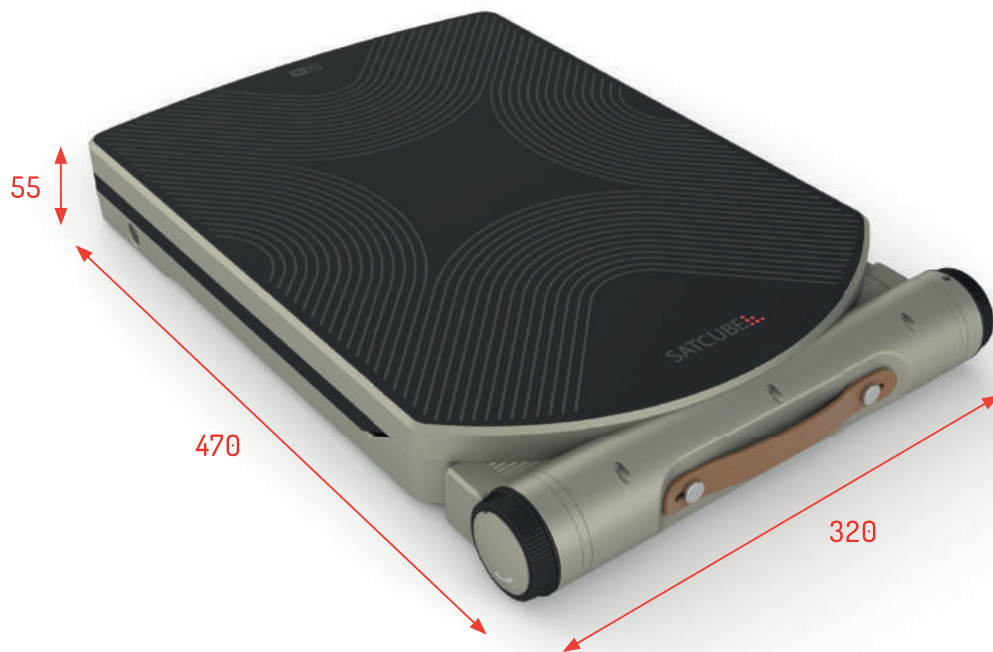

SATCUBE

Satcube Ku is fast
broadband access
from almost
anywhere on earth

Satcube Ku

Smaller Faster Simpler Better

- > Only 7 kg
- > High speed - up to 20 Mbps
- > One minute set up
- > Higher data rate at lower cost

Satcube Ku is an easy to use lightweight terminal for high speed data communication over HTS satellites.

Thanks to our intuitive user interface, connecting to a satellite takes just a minute.

Attach a cable or use the Wi-Fi from your laptop, camera, smartphone or tablet, it's just like home.

SATCUBE Ku includes:

3 hours transmit time standard plus optional hot-swappable batteries, iDirect or UHP Networks modem, Wi-Fi, flat antenna, amplifier (high efficiency GaN SSPA), upconverter, downconverter, heat pipe cooling system, positioning system and all necessary user interfaces (graphical and connections) in one compact package.

Radiation Pattern aligned with GSO

SPECIFICATIONS

DIMENSIONS

470 / 320 / 55 mm

TOTAL WEIGHT

7 kg (15.4 lbs)

DATA RATE

> 4 Mbps full duplex, up to 20 Mbps via HTS satellite.